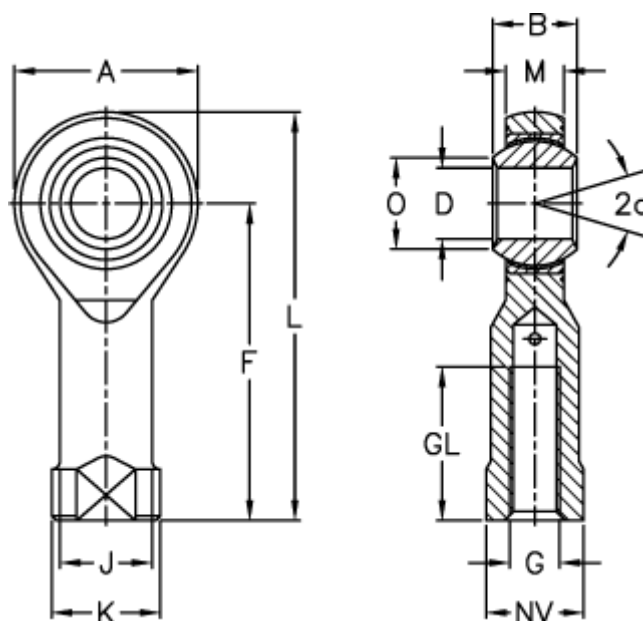

Article number: 03213016

Description: Fluro Rod End GILRSW 16
Housing stainless steel with left-handed thread

Measures

A	= 42	J	= 22	Weight (g) = 230
a (degrees)	= 15	K	= 27	
B	= 21	L	= 85	
D	= 16	M	= 15	
Dynamic load C (kN)	= 52.5	NV	= 22	
F	= 64	O	= 19.3	
G	= M16	Permissible rpm	= 230	
GL	= 28	Static load C0 (kN)	= 60.5	